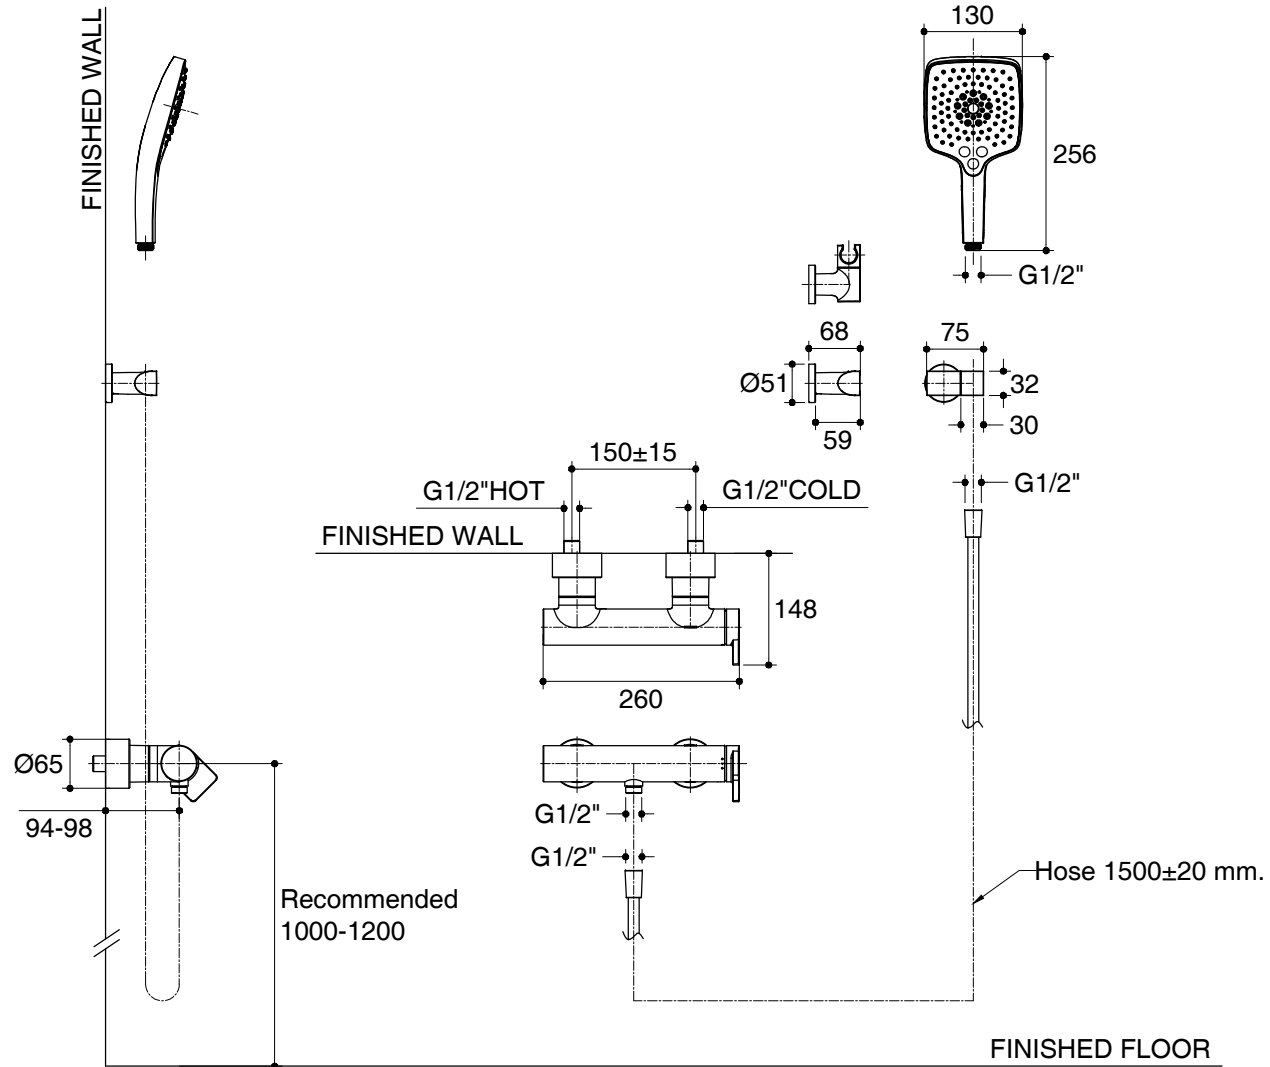

Dimensions are approximate.

Unit: mm

SKU	K-73091X-4
Name	COMPOSED
Description	EXPOSED WALL-MOUNT SHOWER MIXER

KOHLER

*The recommended dimension for installation can be adjusted according to user preferences and layout.